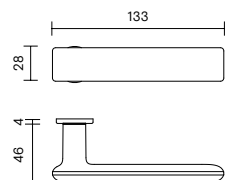

H 386

Meneghello Paoletti

Material / Materiale

Nikrall Lega Zama UNI 3717

Sizes / Dimensioni

GL8

Finish / Finitura

EAN

Set / Coppia

Cromo	***	---	---
Cromosat	***	---	---
Light black	***	---	---
Nikelnero	***	---	---