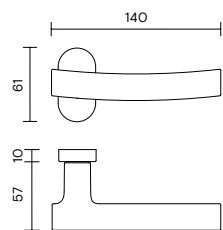

RO CM

ROY CM

Finish / Finitura

EAN

Set / Coppia

	R8	R7	RG8
Cromo	889799	***	***
Cromosat	889805	***	***
Neropaco	889812	***	***
Nikelnero	889829	***	***

	R8 Y	R7 Y	RG8 Y
Cromo	889836	***	***
Cromosat	889843	***	***
Neropaco	889850	***	***
Nikelnero	889867	***	***

	R8 BZG	R7 BZG	RG8 BZG
Cromo	***	***	***
Cromosat	***	***	***
Neropaco	***	***	***
Nikelnero	***	***	***

	RB8	RB7	RGB8
Cromo	***	***	***
Cromosat	***	***	***
Neropaco	***	***	***
Nikelnero	***	***	***

	RB8 Y	RB7 Y	RGB8 Y
Cromo	***	***	***
Cromosat	***	***	***
Neropaco	***	***	***
Nikelnero	***	***	***

	RB8 BZG	RB7 BZG	RGB8 BZG
Cromo	***	***	***
Cromosat	***	***	***
Neropaco	***	***	***
Nikelnero	***	***	***

Cromo	890030	***	---
Cromosat	890047	***	---
Neropaco	890054	***	---
Nikelnero	890061	***	---

Cromo	890078	***	---
Cromosat	890085	***	---
Neropaco	890092	***	---
Nikelnero	890108	***	---