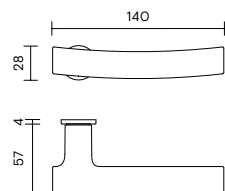

Cromo	890078	***	---
Cromosat	890085	***	---
Neropaco	890092	***	---
Nikelnero	890108	***	---

H 385

Federica Biasi

Material / Materiale

Nikrall Lega Zama UNI 3717

Sizes / Dimensioni

**GL8**

Finish / Finitura

EAN

Set / Coppia

Finish / Finitura	EAN	Set / Coppia
Cromo	***	---
Cromosat	***	---
Neropaco	***	---
Nikelnero	***	---

Movement
4 click positions
 Movimento
 4 scatti

Finish / Finitura

EAN

1 Pc / Cad

Finish / Finitura	EAN	1 Pc / Cad
Cromo	889874	
Cromosat	889881	
Neropaco	889898	
Nikelnero	889904	