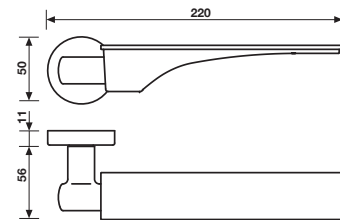

H 373 Serie DOB Duemiladodici

design Dante O. Benini e Luca Gonzo

Materiale Ottone/Acciaio Inox AISI 316 L

Material Brass/Stainless Steel AISI 316 L

Finiture
Finishes

Maniglia per finestra
Window Handle