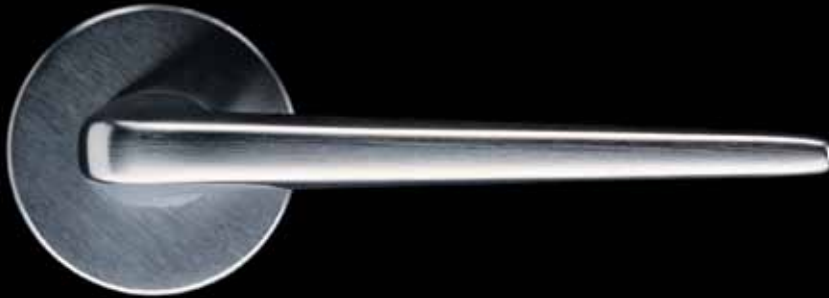

H 348

Serie DC Duemiladue

design David Chipperfield Architects

H 348 Serie DC Duemiladue

design David Chipperfield Architects

Materiale Ottone
Material Brass

Finiture
Finishes

Maniglia per finestra
Window Handle