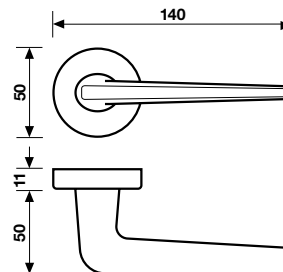

H 348

Serie DC Duemiladue

design David Chipperfield Architects

H 348 Serie DC Duemiladue

design David Chipperfield Architects

Materiale Ottone
Material Brass

Finiture
Finishes

Maniglia per finestra
Window Handle

H 348 FRS-41